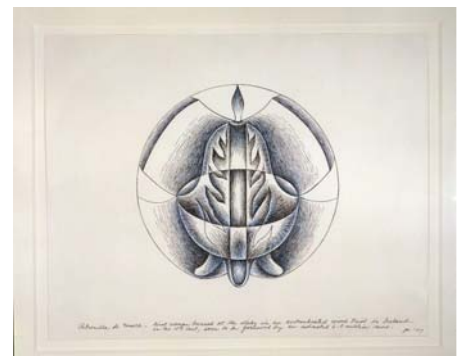

Object # 37

Judy Chicago (b. 1939)

Petronilla de Meath, line drawing of plate for Dinner Party

1974-1979

pen & ink on paper

Framed: 15in x 15in

(38.1cm x 38.1cm)