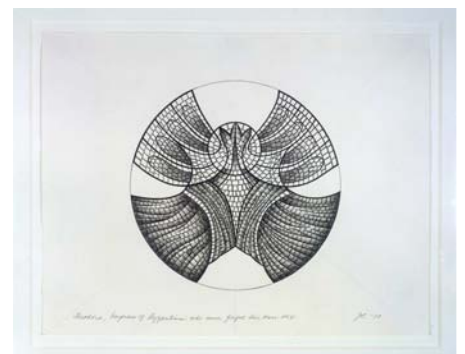

Theodora, line drawing of plate for Dinner Party, 1974-1979