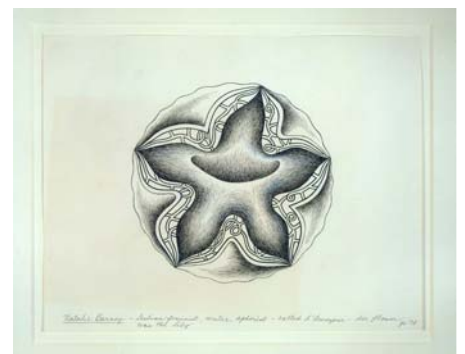

Judy Chicago (b. 1939)

*Natalie Barney, line drawing of plate for Dinner Party*

1974-1979

pen & ink on paper

Framed: 15in x 15in

(38.1cm x 38.1cm)

Judy Chicago: Dauntless

Object # 54