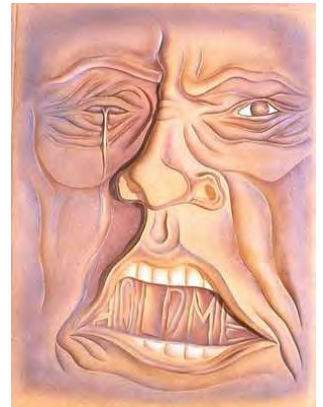

Object # 70

Judy Chicago (b. 1939)

Lavender Double Head / Hold Me, from The Power Play Series

1986

cast paper

Unframed: 51in x 39 1/2in x 3in

(130cm x 99cm x 8cm)