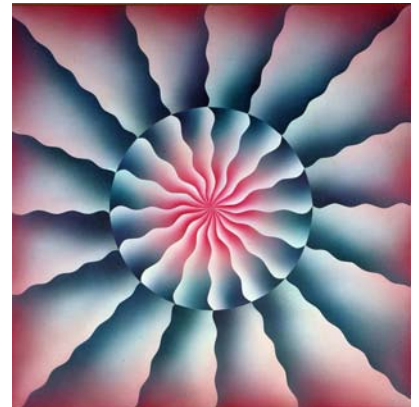

sprayed acrylic lacquer on clear acrylic

Unframed: 60in x 60in  
(152.4cm x 152.4cm)

Judy Chicago: Dauntless

Object # 6

Judy Chicago (b. 1939)

*Blue Pasadena Life Saver #2*

1969-1970

sprayed acrylic lacquer on clear acrylic

Unframed: 60in x 60in

(152.4cm x 152.4cm)

Object # 7

Judy Chicago (b. 1939)

*Great Ladies: Queen Elizabeth*

1973

sprayed acrylic on canvas

Unframed: 40in x 40in

(101.6cm x 101.6cm)

Object # 8

Judy Chicago (b. 1939)

*Great Ladies: Christina of Sweden (2 of 3)*

1973

sprayed acrylic on canvas

Unframed: 40in x 40in

(101.6cm x 101.6cm)