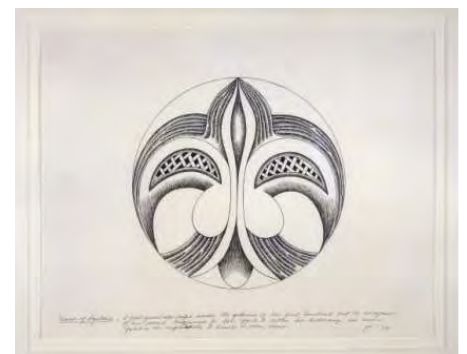

Object # 35

Judy Chicago (b. 1939)

Eleanor of Aquitaine, line drawing of plate for Dinner Party

1974-1979

pen & ink on paper

Framed: 15in x 15in

(38.1cm x 38.1cm)